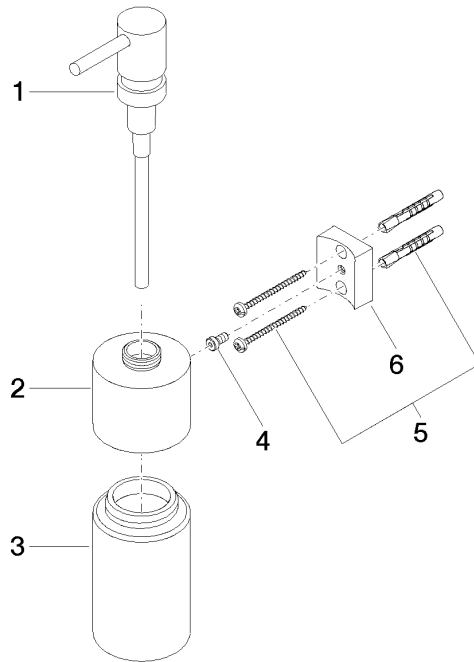

83 435 970

- bottle made of crystal glass, matt
- width 60mm
- height 200 mm
- 250 ml bottle
- 96mm projection

Fits: MADISON, MEM, TARA, CL.1, LISSÉ,  
VAIA, META, CYO

	Chrome	83 435 970-00
	Brushed Platinum	83 435 970-06
	Platinum	83 435 970-08
	Dark Chrome	83 435 970-19
	Light Gold	83 435 970-26
	Brushed Light Gold	83 435 970-27
	Brushed Durabronze (23kt Gold)	83 435 970-28
	Matte Black	83 435 970-33
	Brushed Bronze	83 435 970-42
	Brushed Champagne (22kt Gold)	83 435 970-46
	Champagne (22kt Gold)	83 435 970-47
	Brushed Chrome	83 435 970-93
	Brushed Dark Platinum	83 435 970-99

83 435 970

mm [inches]

83 435 970

Parts for other finishes can be found here: Brushed Platinum

### Spare parts list

No.	Item Number	Name	Quantity used	Delivery time
1	90 10 10 535 00-00	dispenser	1	10
2	90 10 10 525 00-00	base	1	10
3	90 90 04 001 00 82	glass	1	2
4	09 30 30 093 90	screw	1	2
5	05 30 31 025 00 90	fixing set	1	2
6	08 10 10 530-00	holder	1	10