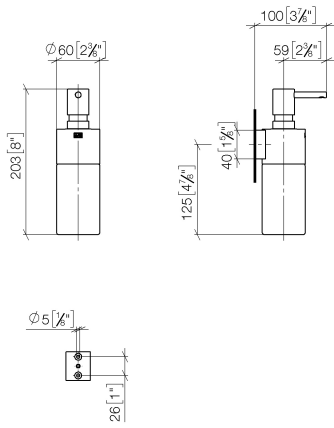

83 435 970

- bottle made of crystal glass, matt
- width 60mm
- height 200 mm
- 250 ml bottle
- 96mm projection

Fits: MADISON, MEM, TARA, CL.1, LISSÉ,  
VAIA, META, CYO

	Chrome	83 435 970-00
	Brushed Platinum	83 435 970-06
	Platinum	83 435 970-08
	Dark Chrome	83 435 970-19
	Light Gold	83 435 970-26
	Brushed Light Gold	83 435 970-27
	Brushed Durabronze (23kt Gold)	83 435 970-28
	Matte Black	83 435 970-33
	Brushed Bronze	83 435 970-42
	Brushed Champagne (22kt Gold)	83 435 970-46
	Champagne (22kt Gold)	83 435 970-47
	Brushed Chrome	83 435 970-93
	Brushed Dark Platinum	83 435 970-99

83 435 970

mm [inches]

83 435 970

Parts for other finishes can be found here: Brushed Platinum

### Spare parts list

No.	Item Number	Name	Quantity used	Delivery time
1	90 10 10 535 00-00	dispenser	1	10
2	90 10 10 525 00-00	base	1	10
3	90 90 04 001 00 82	glass	1	2
4	09 30 30 093 90	screw	1	2
5	05 30 31 025 00 90	fixing set	1	2
6	08 10 10 530-00	holder	1	10